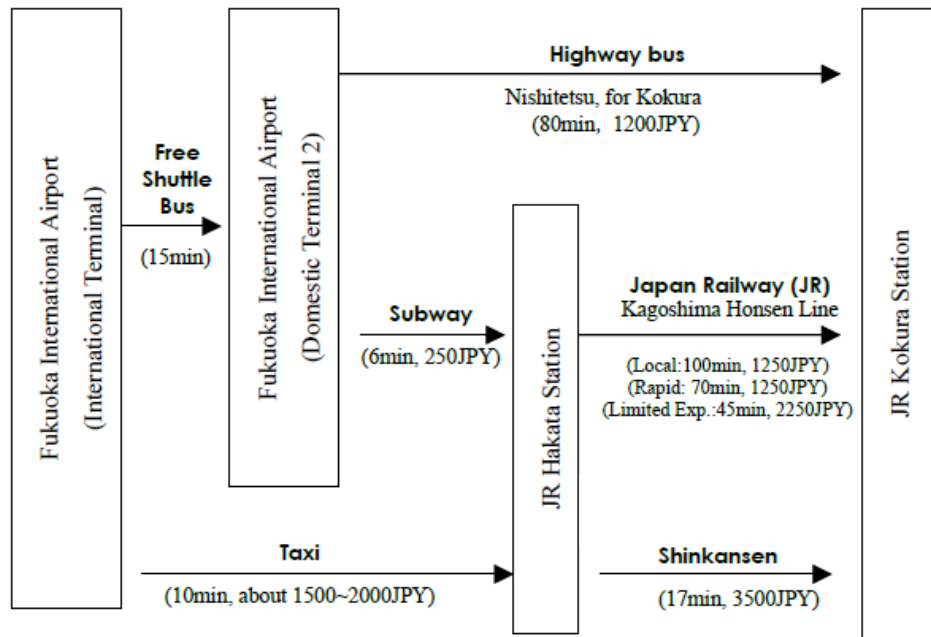

ICIEV2015: Access Information

Fukuoka Airport [International Terminal to Domestic Terminal by Free Shuttle Bus]:

From Fukuoka Domestic Airport → by Kuko Line (subway) [5 min. Fukuoka Airport then HigashiHie then Hakata] → Hakata JR station [the largest JR station in this region. JR: Japan Railway] → Get off from Subway, follow Hakata JR station Ticket counter, buy ticket for Kokura JR Station [ask any staff to help you, they are very helpful & kind.

Learn the platform number to catch your desired train. You can buy Sonic [may take 45 min.] or Rapid/Kaisoku [about 70 min.] or if these are not available, Local/Futsu train [take longer]. Rapid or Local – same price, Sonic is a bit high-price. If you want to ride 17 min drive then buy Shinkansen ticket!

Nozomi is the cutest train. No need for Reserved Seat as usually, you will get seats. No rush. As Kokura station is a big station, trains usually end here or stop here for longer period.

Use <http://hyperdia.com> for more info on time-schedule. See below on time!